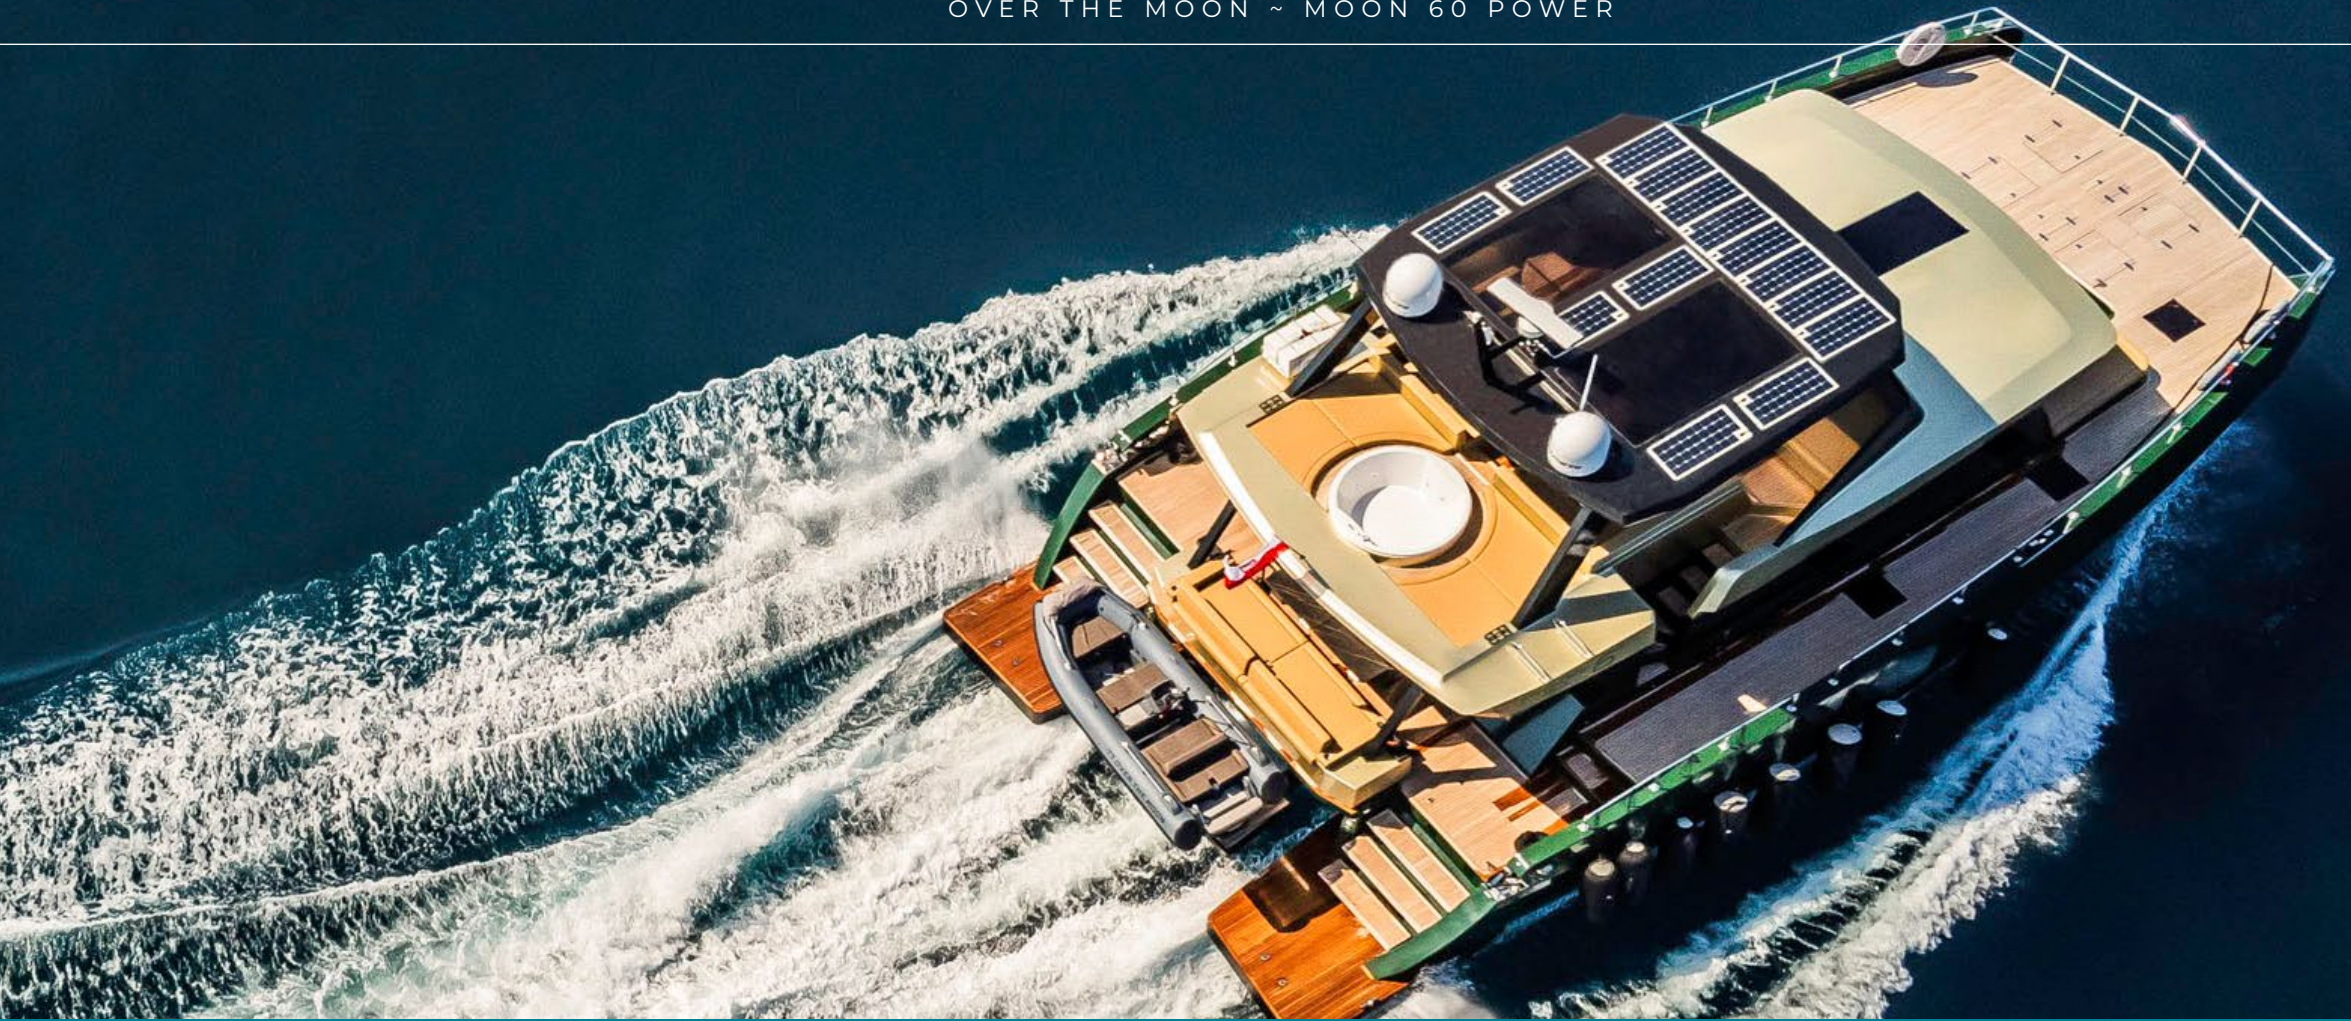

TOUCH ADRIATIC

www.touchadriatic.com

OVER THE MOON

MOON 60 POWER

OVER THE MOON ~ MOON 60 POWER

Loa **19.33 m (63' 5")** Beam **9.64 m (31' 8")** Draft **1.65 m (5' 5")** Built **2023**

Builder : **Moon Yacht** Guests **8** Cabins **4** Crew **3** Cruising speed **10 knots** Maximum speed **17 knots**

Flag Croatian

Hull Construction GRP

Engines 2x Cumins 715 HP engines

Generators 2x 21.5kw generator

Cruising Speed 10 knots

Cabin Configuration 4 Double

Bed Configuration 4 Queen

OVER THE MOON ~ MOON 60 POWER