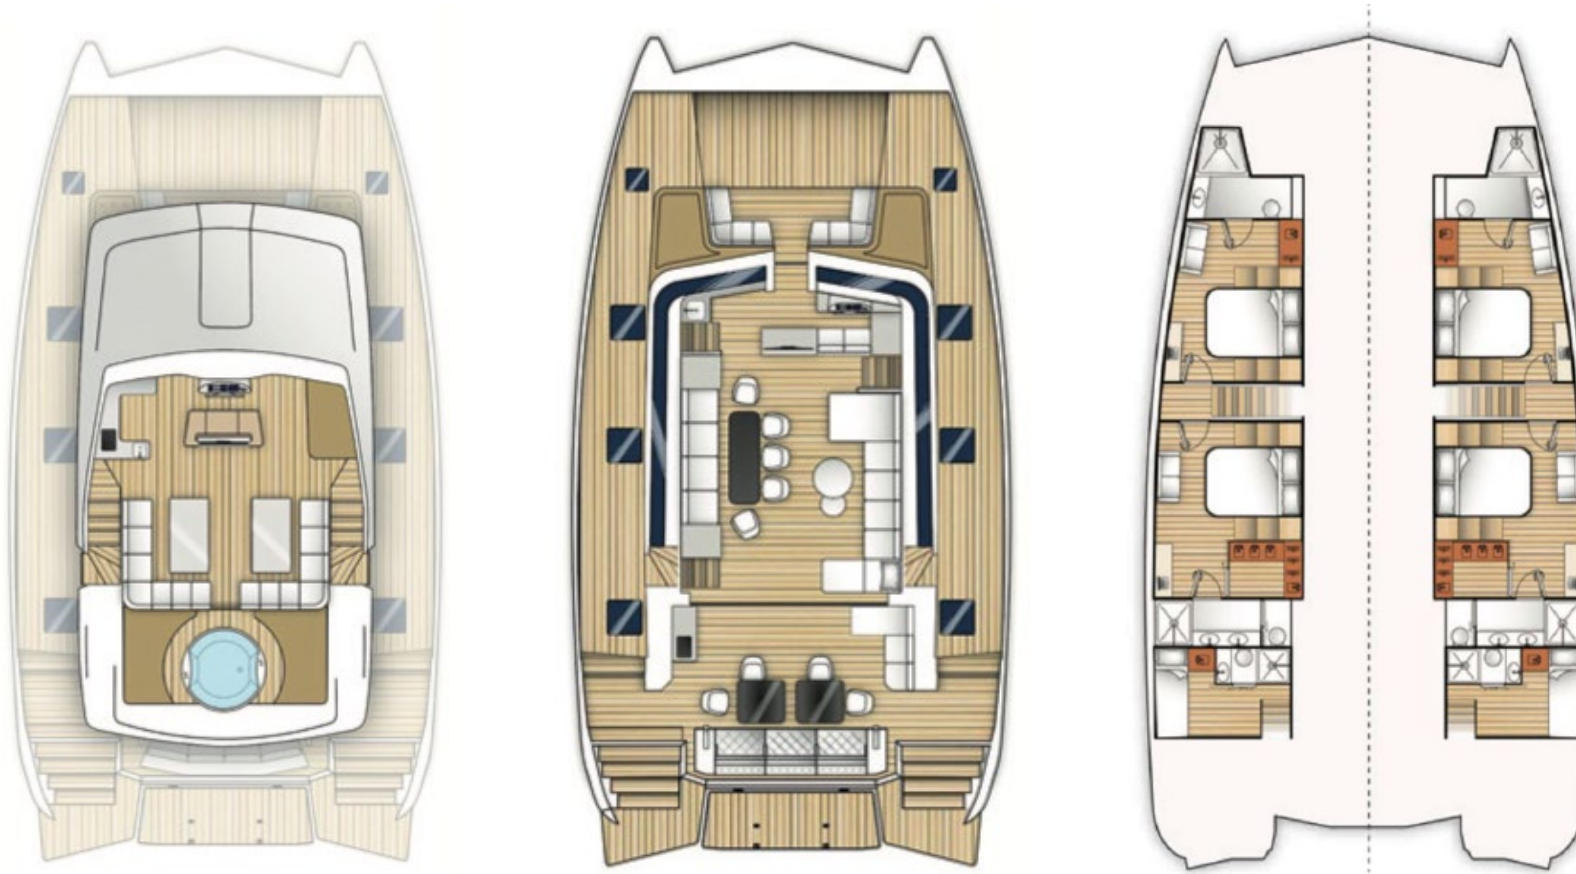

General arrangement