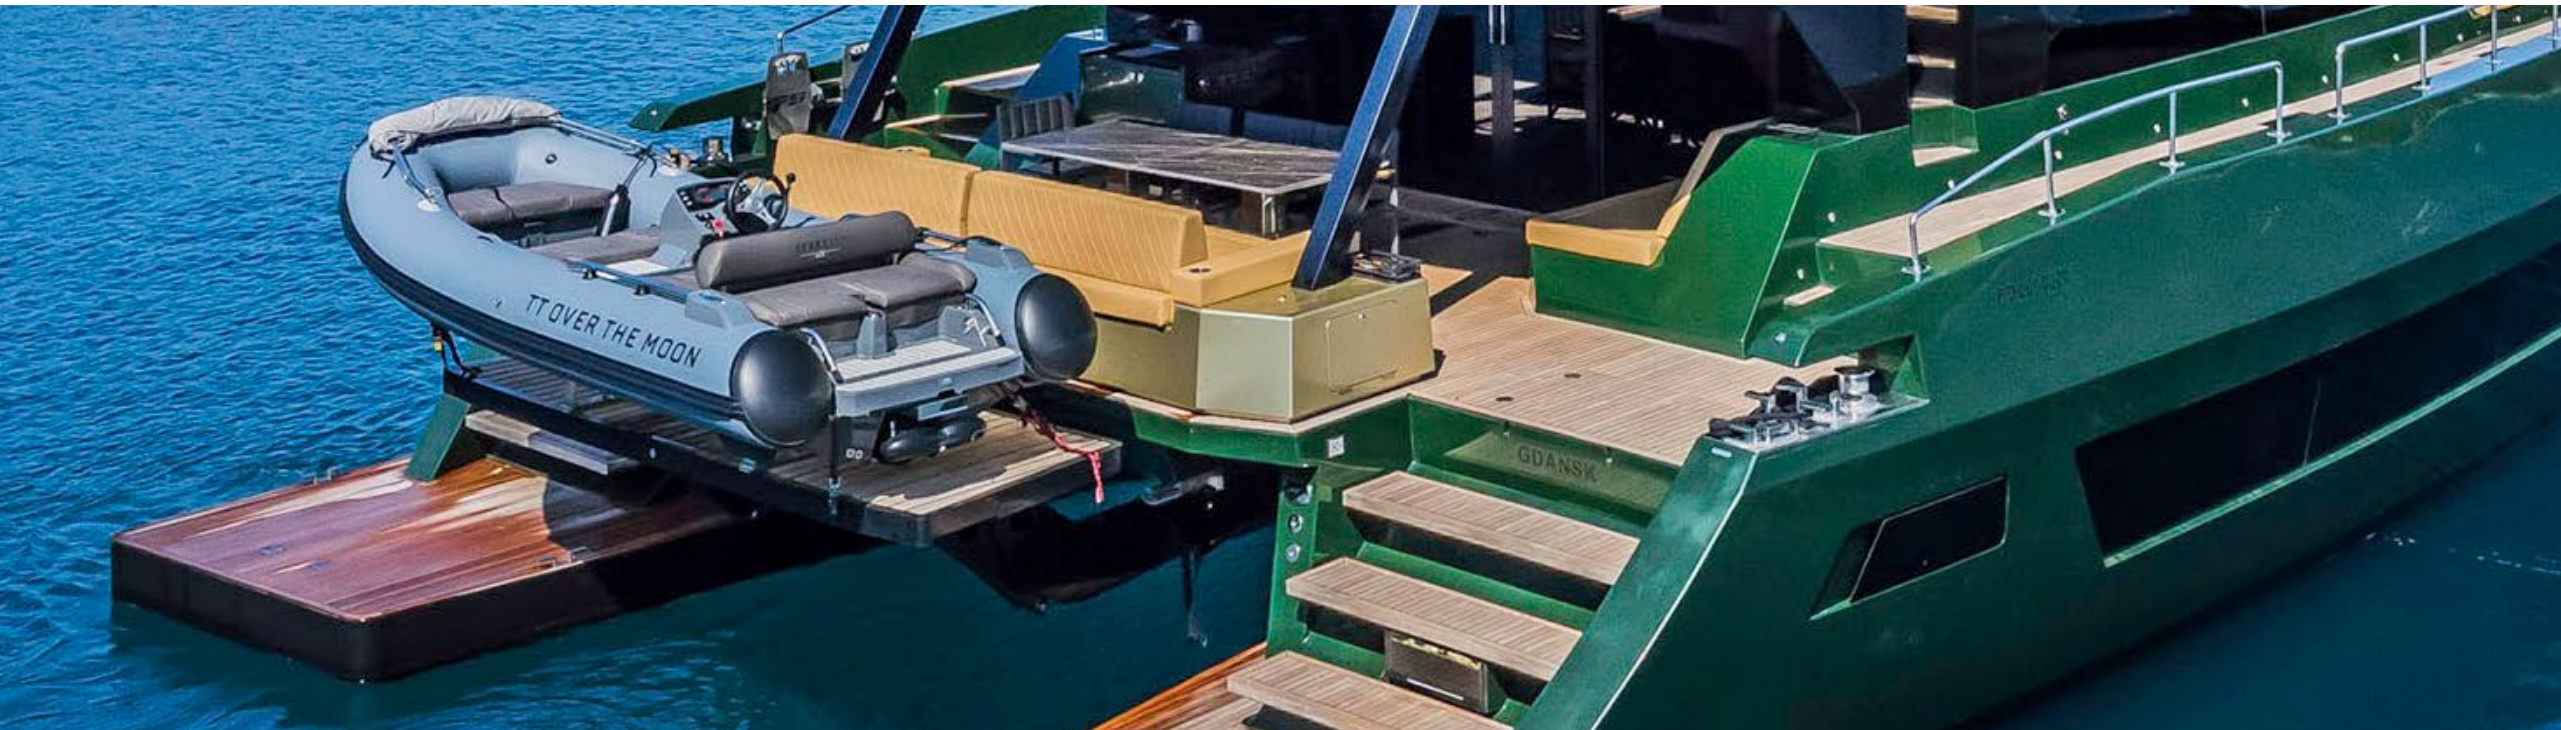

OVER THE MOON ~ MOON 60 POWER

TENDER & SEA TOYS

Tender Williams 435 (2024) · 2x SeaBob F5

Snorkeling equipment · 2x SUP