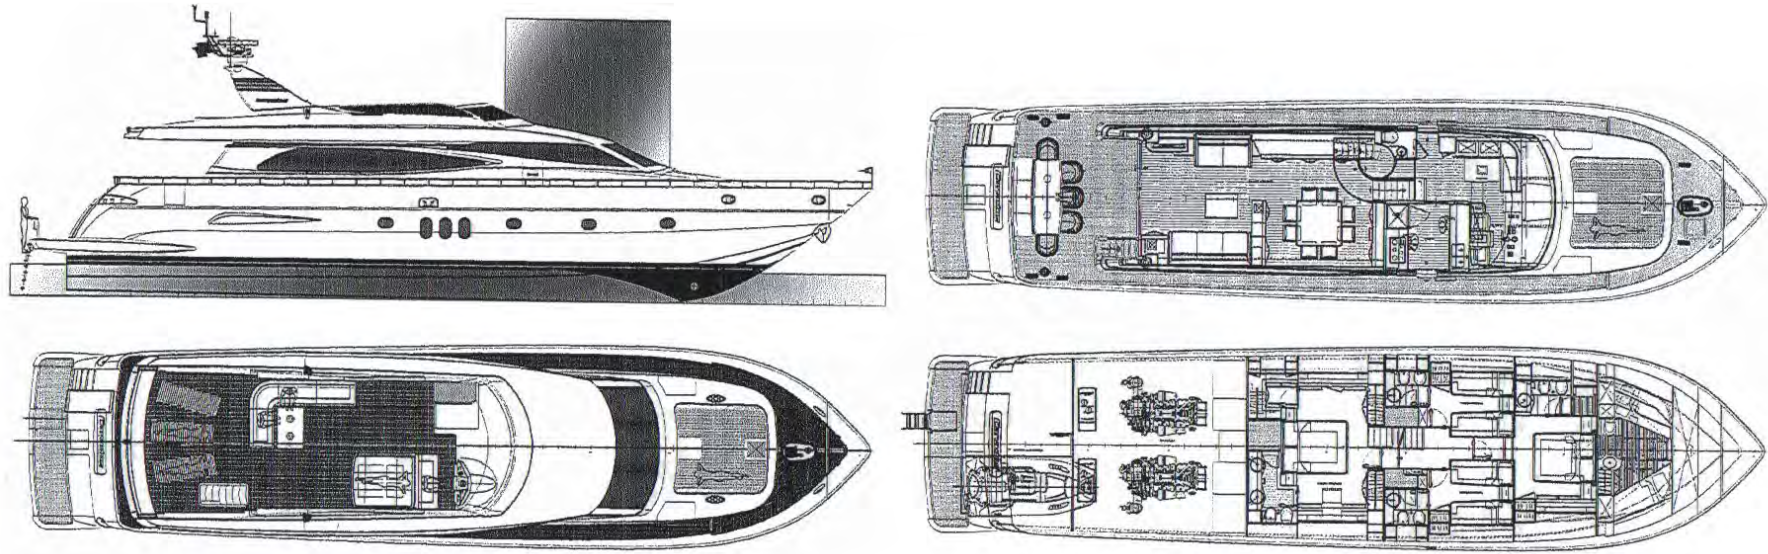

**Great value
for money**

4

**Eight guests
in four cabins**

OVERVIEW

Built in 2008 and refitted in 2023, KARISMA is the ideal luxury yacht for charter, combining intelligent use of space with elegant and luxurious features to ensure complete comfort. With a dedicated crew of four, you are guaranteed an exceptional charter experience. KARISMA's main deck and stunning sundeck offer expansive spaces, seamlessly designed to rival those typically found on larger yachts. At the bow, a spacious area invites you to relax in the sun, while the teak sundeck serves as the perfect setting for breakfast, aperitifs, or al fresco evening dinners. Inside, the main deck features a thoughtfully arranged layout, including a living area, dining area, galley, and pilothouse—all crafted with meticulous attention to detail. On the lower deck, you'll find four beautifully appointed en-suite cabins, offering an oasis of comfort and elegance. KARISMA is the ultimate choice for an unforgettable charter experience as you explore the breathtaking Adriatic Sea.

Flybridge view

Sunbeds

Flybridge table

Aft table

Main salon

Salon view

Master cabin

Master cabin

General arrangement

TECHNICAL SPECIFICATIONS

Length 26.48 m (86' 11")

Beam 6.45 m (21' 2")

Draft 2.1 m (6' 11")

Built 2008

Refit 2023

Builder Canados