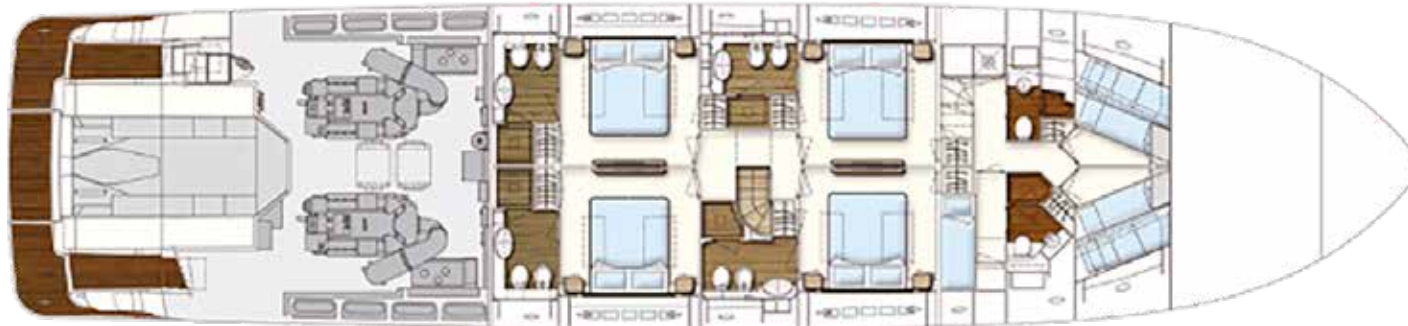

Main salon

IVA ~ FERRETTI 960

Double cabin

Double cabin bathroom

General arrangement

TECHNICAL SPECIFICATIONS

Length: 29.2 m (95' 10")

Beam: 6.7 m (22' 0")

Draft: 2.2 m (7' 3")

Built: 2014

Refit: 2017

Number of guests: 10

Engines: 2 x MTU / 2638 HP

Generator: Kohler 2 x 27kw

Cruising speed: 12 knots

Cabins configuration: 3 double, 2 convertible