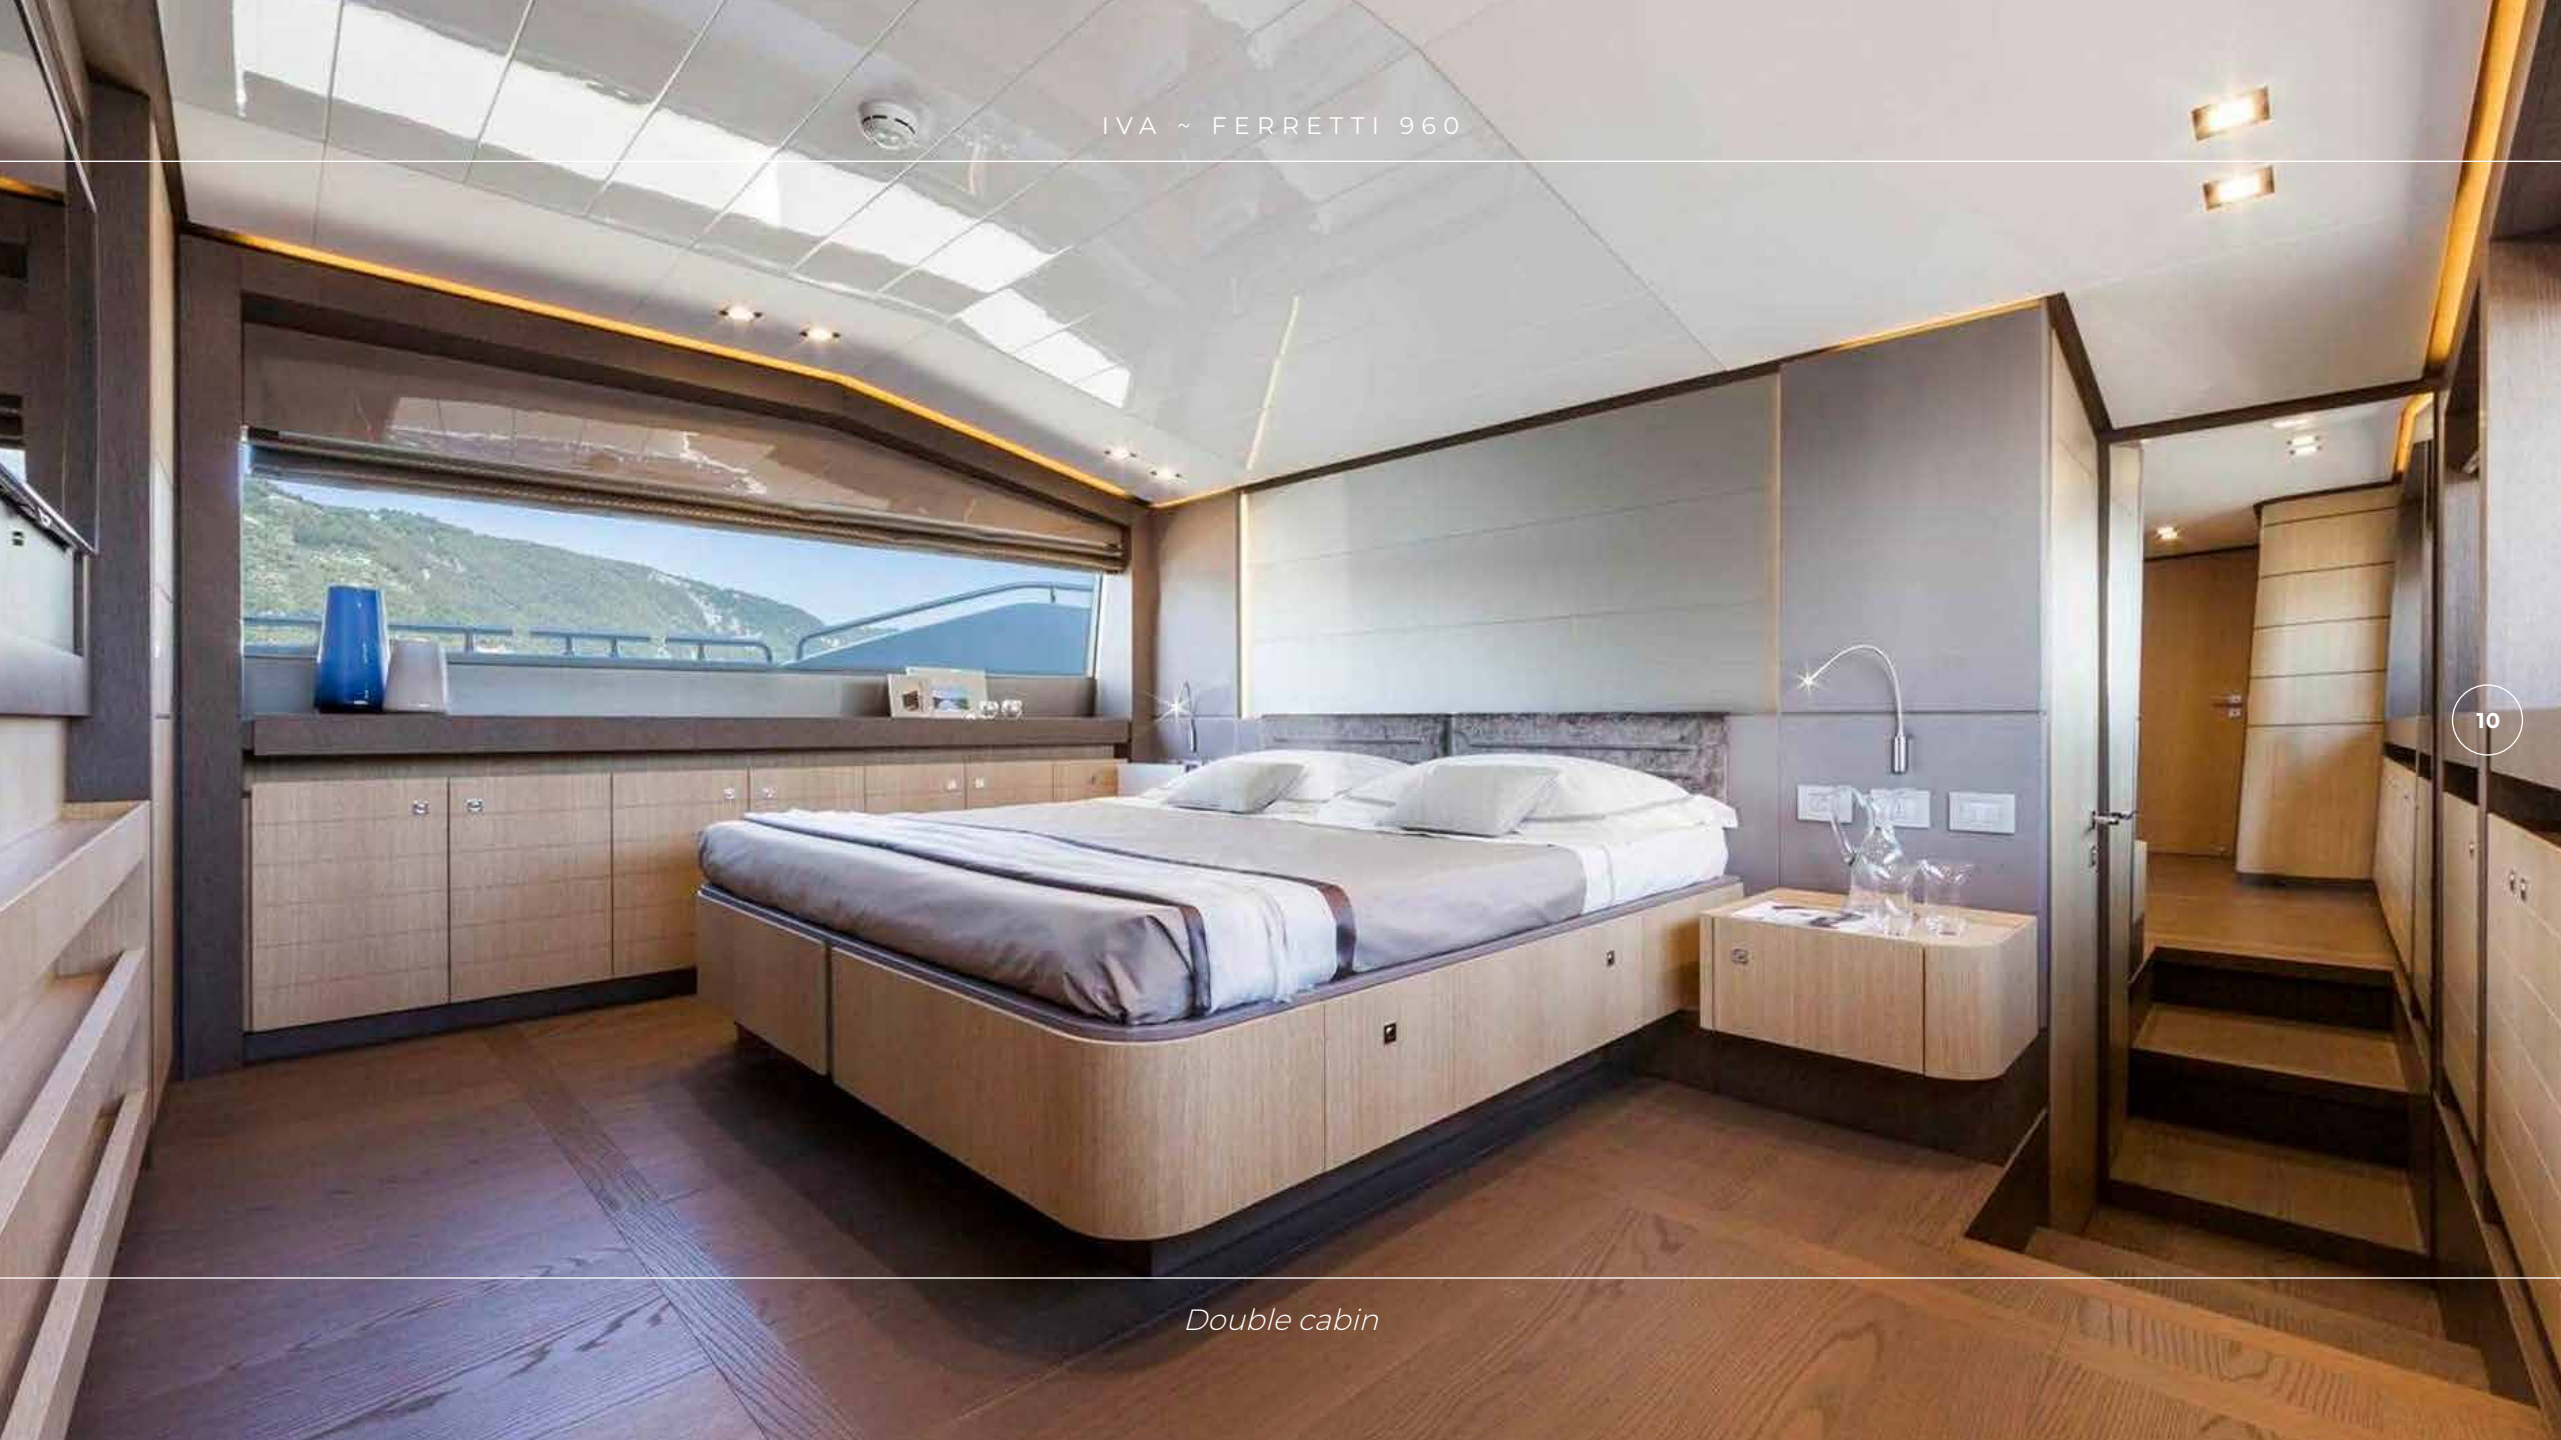

IVA ~ FERRETTI 960

Double cabin