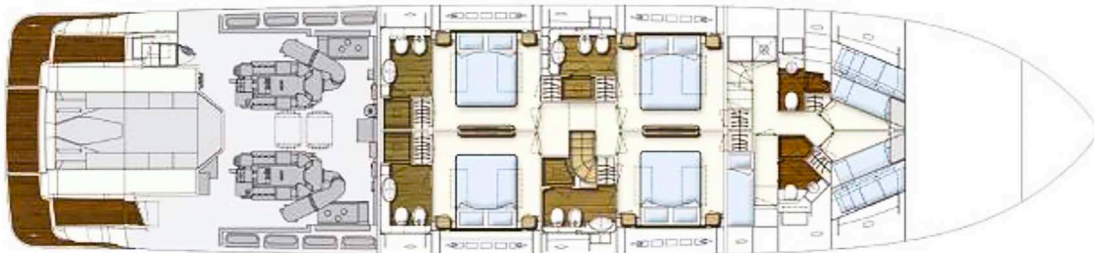

IVA - FERRETTI 960

TEHNICAL SPECIFICATIONS

LOA
29.20 m (95' 10")

BEAM
6.70 m (22')

DRAFT
2.2 m (7' 3")

GUESTS
10

CABINS **CABIN CONFIGURATION**
5
3 Double Cabins,
2 Convertible Cabins

FUEL CONSUMPTION **ENGINES**
350 Litres/Hr (cruising), 2 x MTU / 2638 HP
150 Litres/Hr (eco) Generator Kohler 2x27kw

CRUISING SPEED
22 kts

MAX SPEED
30 kts