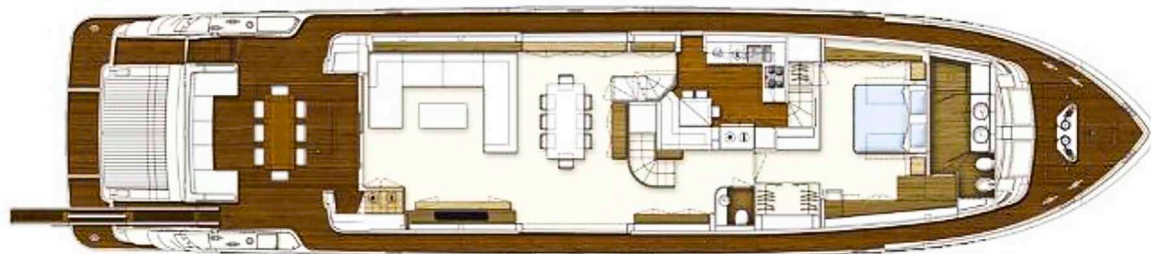

IVA - FERRETTI 960

TEHNICAL SPECIFICATIONS

LOA
29.20 m (95' 10")

BEAM
6.70 m (22')

DRAFT
2.2 m (7' 3")

GUESTS
10

CABINS **CABIN CONFIGURATION**
5
3 Double Cabins,
2 Convertible Cabins

FUEL CONSUMPTION **ENGINES**
350 Litres/Hr (cruising), 2 x MTU / 2638 HP
150 Litres/Hr (eco) Generator Kohler 2x27kw

CRUISING SPEED
22 kts

MAX SPEED
30 kts