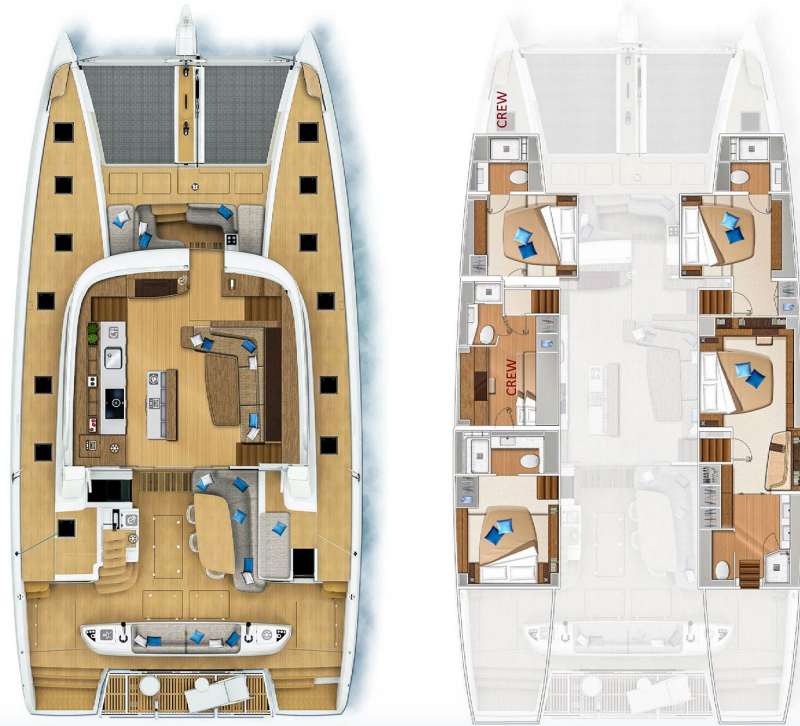

AMADA MIA - LAGOON SIXTY5

TEHNICAL SPECIFICATIONS

LOA 20.55 m (67' 5")
BEAM 10.00 m (32' 10")

DRAFT 1.5 m (5' 1")
GUESTS 8

CABINS 4
CABIN CONFIGURATION 4 Double Cabins

ENGINES 2x Volvo D4 175HP engines,
Generator Onan 19KVA
230V 50HZ
FUEL CONSUMPTION 20-40

CRUISING SPEED 8 kts
MAX SPEED 11 kts