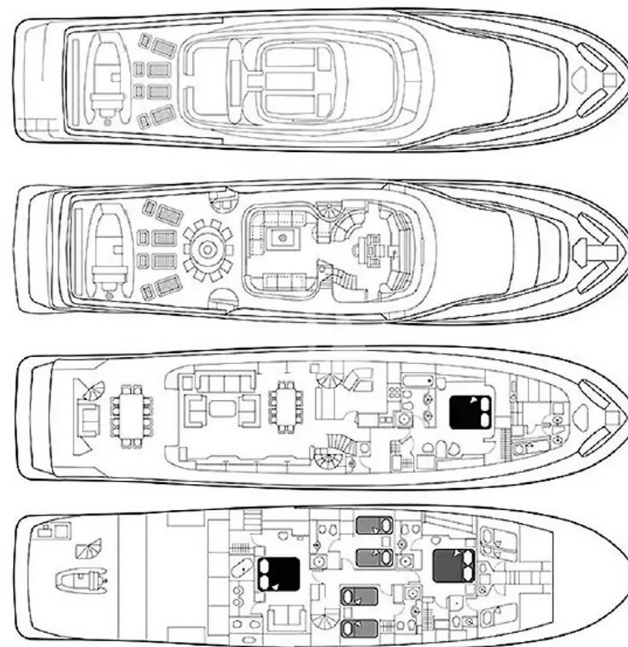

TEHNICAL SPECIFICATIONS

LOA
30.95 m (101' 7")

BEAM
7.00 m (23')

DRAFT
2.6 m (8' 6")

GUESTS
10

CABINS
5

CABIN CONFIGURATION
3 Double Cabins,
2 Convertible Cabins

BED CONFIGURATION
2 Pullman Beds, 2 King
Beds, 2 Queen Beds,
1 Double Bed

ENGINES
2 X 1360 BHP MAN V12

GENERATORS
1 x Kohler 33 kW /
1 x Kohler 40 kW

FUEL CONSUMPTION
180 Litres/Hr (cruising),
120 Litres/Hr (eco)

MAX SPEED
18 knots

CRUISING SPEED
12 knots