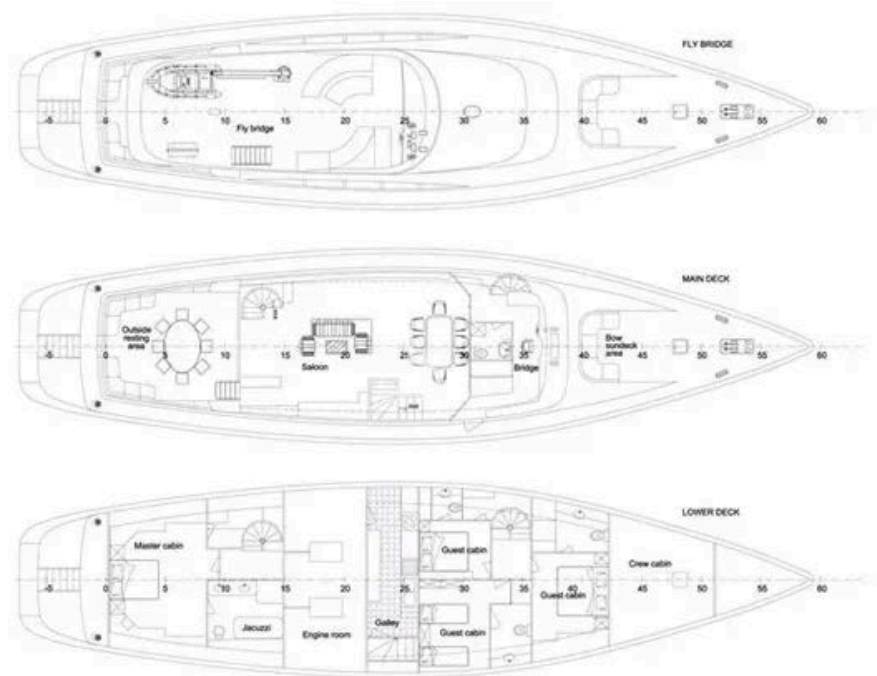

VIP cabin bathroom

TOUCH ADRIATIC

SAN LIMI ~ CMB YACHT

GALLERY

Double cabin

TOUCH ADRIATIC

SAN LIMI ~ CMB YACHT

GALLERY

Twin cabin

TOUCH ADRIATIC

General arrangement

SAN LIMI ~ CMB YACHT

TEHNICAL SPECIFICATIONS

LOA
34.80 m (114' 2")

BEAM
8.20 m (26' 11")

DRAFT
3.5 m (11' 6")