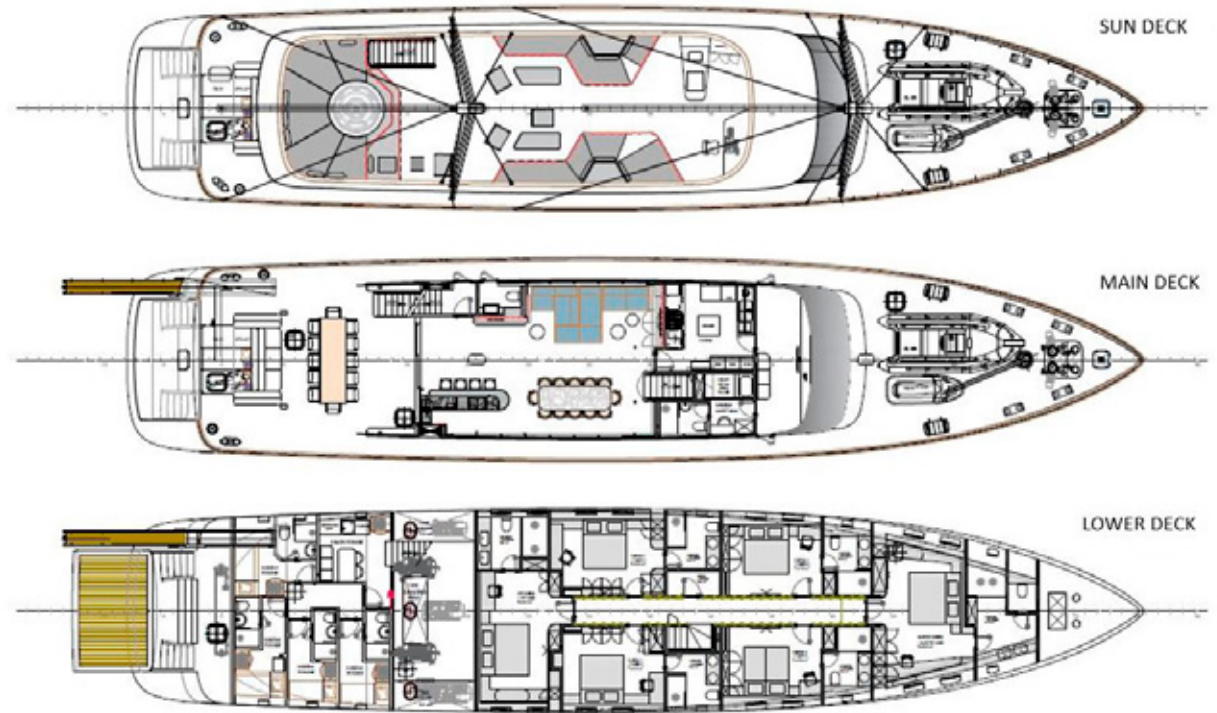

4

Wide selection of water toys

OVERVIEW

A brand new luxury sailing yacht, MarAllure boasts with perfect combination of performance and power. She is built with a steel hull and comfortably cruises at 10 knots, reaching a maximum speed of 12 knots. Custom built, 41.78 m long, with 6 luxury equipped cabins accommodating 12 guests, catered by 8 crew members. Furthermore, with a wide selection of water toys, you'll never run out of fun activities. MarAllure's noticeable elegant, cream hull is not the only outstanding exterior feature she has to offer. There are plenty of spaces to socialize on deck, complete with a cushioned platform, under the hard top in the shade, and on a sunbathing-friendly stern. Guests on this luxurious sailing yacht can soak the sun on the luxurious flybridge, featuring a circular Jacuzzi, bar and BBQ. Marallure's guests enjoy 6 large double cabins with ensuite bathrooms, all full of natural light and modern textures. In fact, her layout offers a Master suite, two double cabins and two cabins that can operate as twins or doubles. Not to mention the main saloon, a stunning sight with its sophisticated interior including a dining area, bar, and lounge. It's a special experience to sip cocktails onboard this luxury sailing yacht, either up on the flybridge or escaping to the air-conditioned saloon. The 8-member crew will take special care of each guest's wish and make all your holiday dreams come true.

Swimming platform

MARALLURE ~ CUSTOM BUILT

Aft dining table

Inside dining table

Inside lounging area

Bathroom

MARALLURE ~ CUSTOM BUILT

Bathroom

Double cabin

MARALLURE ~ CUSTOM BUILT

Double cabin view

MARALLURE ~ CUSTOM BUILT

General arrangement

TECHNICAL SPECIFICATIONS

Length 41.78 m (137' 1")

Beam 8.40 m (27' 7")