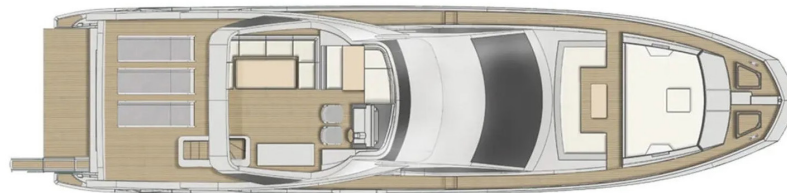

MINEIRA - AZIMUT 72 FLY

TEHNICAL SPECIFICATIONS

LOA

23.04 m (75' 7")

BEAM

5.60 m (18' 4")

DRAFT

1.8 m (6')

GUESTS

8

CABINS

4

CABIN CONFIGURATION

3 Double Cabins,
1 Twin Cabin

BED CONFIGURATION

3 Double Beds,
2 Single Beds

ENGINES

2 x MAN V12 1400 HP

CRUISING SPEED

26 knots

FUEL CONSUMPTION

200 Litres/Hr (cruising),
500 Litres/Hr (max),
5200 L capacity